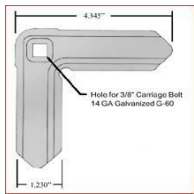

84123	LD Ivory 4.5" Vertical ELL - Outer	PC
84130	LD Ivory 4.5" Coupler	PC
84127	LD Ivory 4.5" End Fitting	PC
84135	LD Ivory 4.5" Tee	PC
84136	LD Ivory 4.5" Wall Inlet	PC
FORTRESS LINESET COVERS 4.5" Brown		
84164	(6X) 96" LENGTH OF DUCTING @ \$ 42.32 ea.	PC
84370	COUPLER	PC
84376	WALL INLET	PC
84362	90 INSIDE VERTICAL ELBOW	PC
84363	90 OUTSIDE VERTICAL ELBOW	PC
84371	90 FLAT ELBOW	PC
84375	TEE	PC
84367	END FITTING	PC
84368	FLEXIBLE ELBOW	PC

See Next Page

<h1>Ductmate</h1>		
Item Number	Item Description	Unit

Ductmate 25/35 Connection Systems

Roll-formed Flanges			
DM25 10 ft length	500 ft Bundle	\$ 510.00	FT
DM35 10 ft length	750 ft Bundle	\$1012.50	FT
DM25 20 ft length	1000' bundle		FT
	3000' bundle		FT
DM35 20 ft length	1000' bundle		FT
	3000' bundle		FT